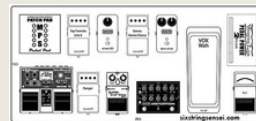

FULL-BAND
TECHNICAL
RIDER

DANAE's Technical Rider

- Microphones: 4 (vocals) + mic stands
- Guitar Amps: 1 (i.e. Vox AC10)
- Drum kit (kick, ride cymbal, crash cymbal, hi-hat, floor tom, snare, rack tom) + carpet
- Bass amp: 1 (i.e. Ampeg SVT Head, Ampeg 4x10 cabinet)
- Keyboard stand
- 2 Guitar stands
- Power supplies for 2 pedalboards and 2 amps
- In-ear connection and cables* (depending on how everything's set up (?))